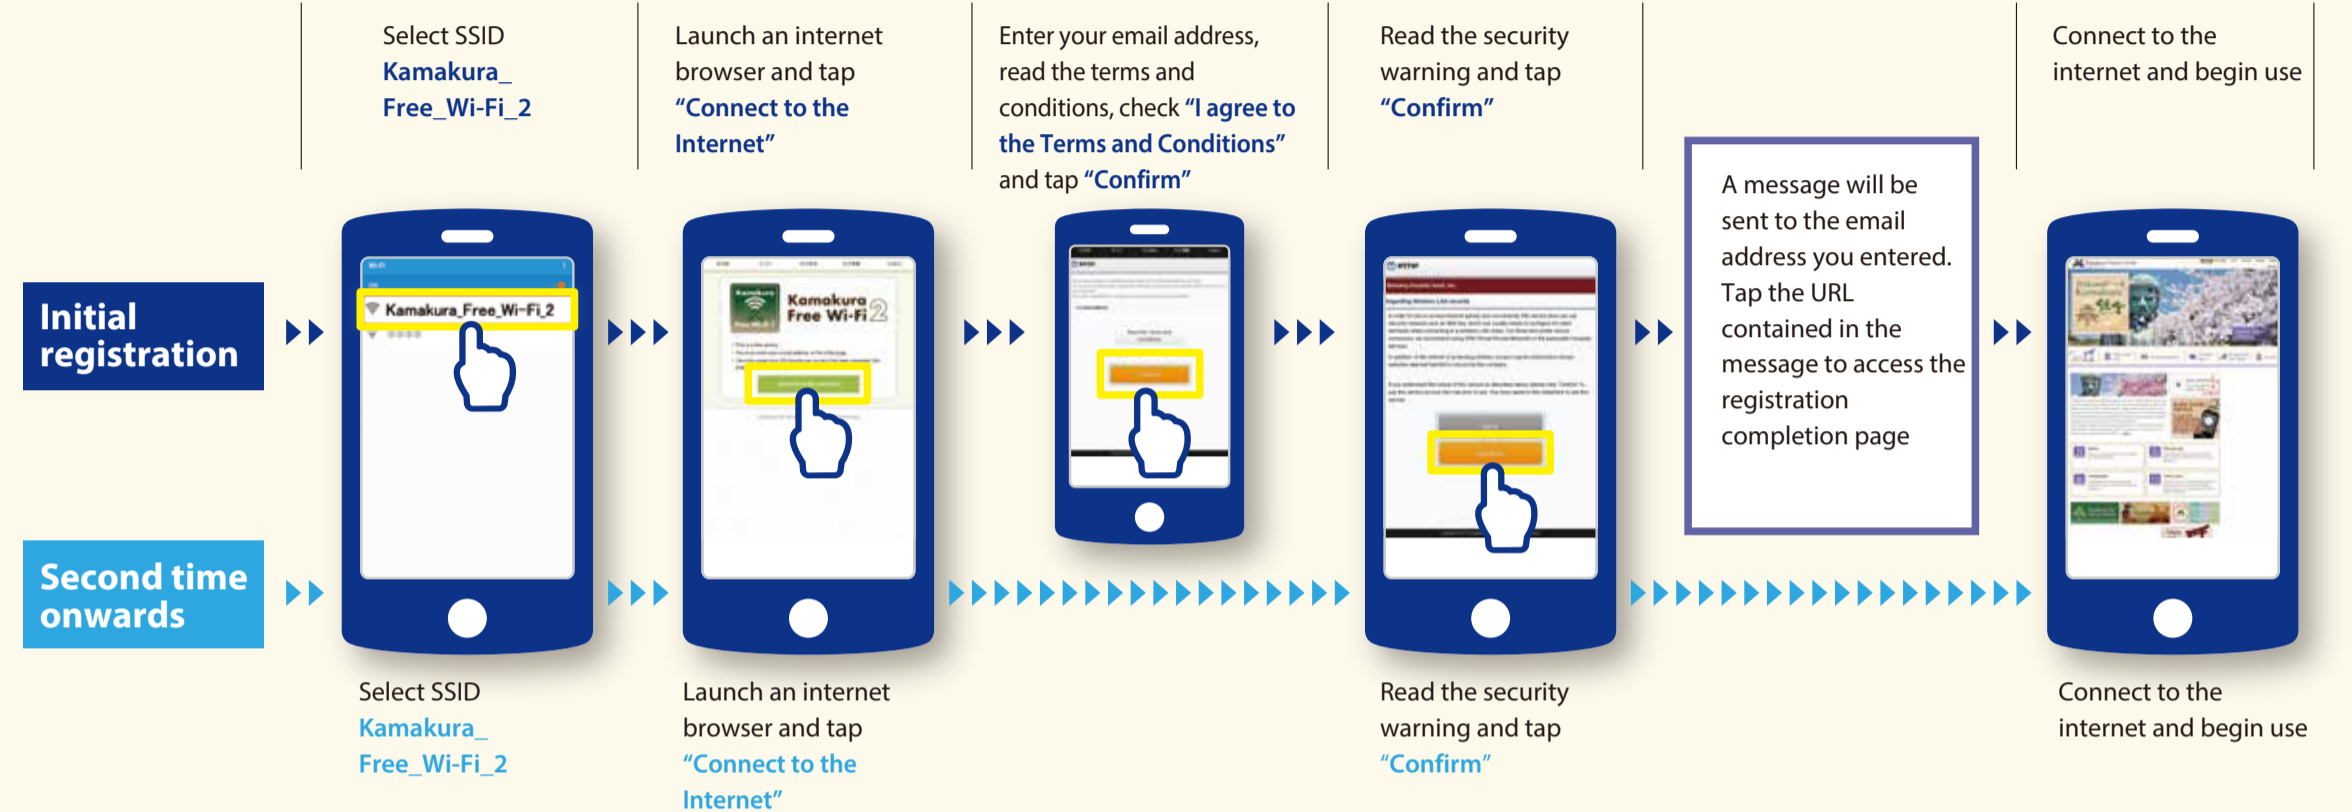

# Kamakura City Wi-Fi Spot Map Authentication Procedures

## Authentication procedures for Kamakura\_Free\_Wi-Fi

Wi-Fi service provider: Wire and Wireless

## Authentication procedures for Kamakura\_Free\_Wi-Fi\_2

Wi-Fi service provider: NTT East