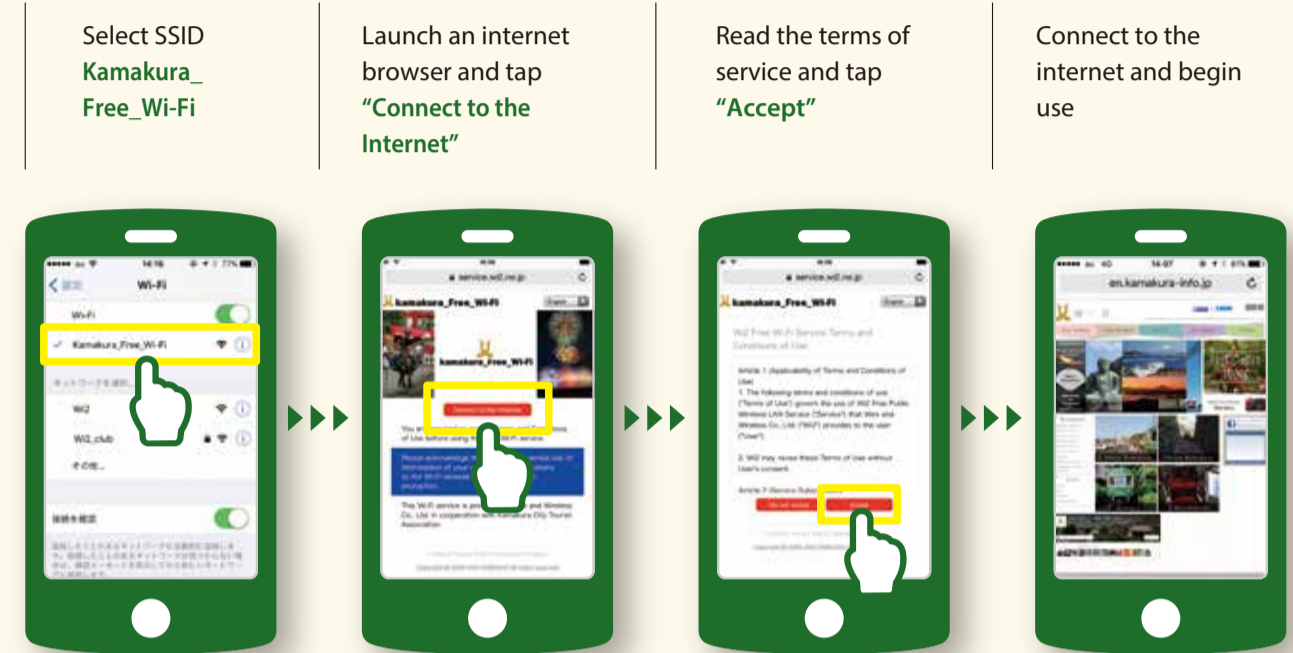

# Kamakura City Wi-Fi Spot Map Authentication Procedures

## Authentication procedures for Kamakura\_Free\_Wi-Fi

Wi-Fi service provider: Wire and Wireless